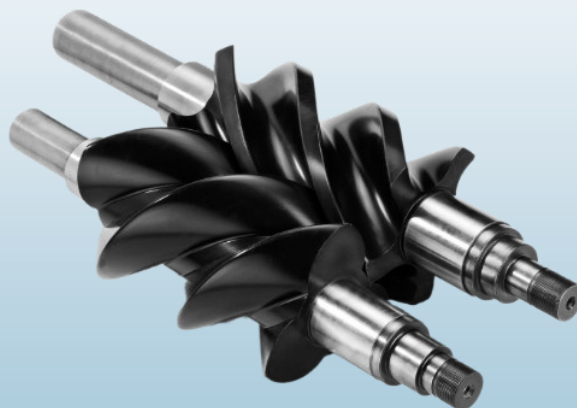

## **TRUSCREW** BLOWER PACKAGES

### **FEATURES**

- PACKAGES MANUFACTURED IN BALL GROUND, GA
- 230V/ 460V/ 575V UP TO 400 HORSEPOWER
- RANGE: 400—2400 CFM , UP TO 2 BAR
- AUTOMATIC V-BELT TENSION SYSTEM
- 14-20 dB SOUND ATTENUATING ENCLOSURE
- 3-SIDED ACCESSIBLE SOUND ENCLOSURES
- FORKLIFT PICKUP CHANNELS
- 120V HIGH VOLUME ENCLOSURE EXHAUST FAN
- INSTRUMENTATION AS REQUIRED.